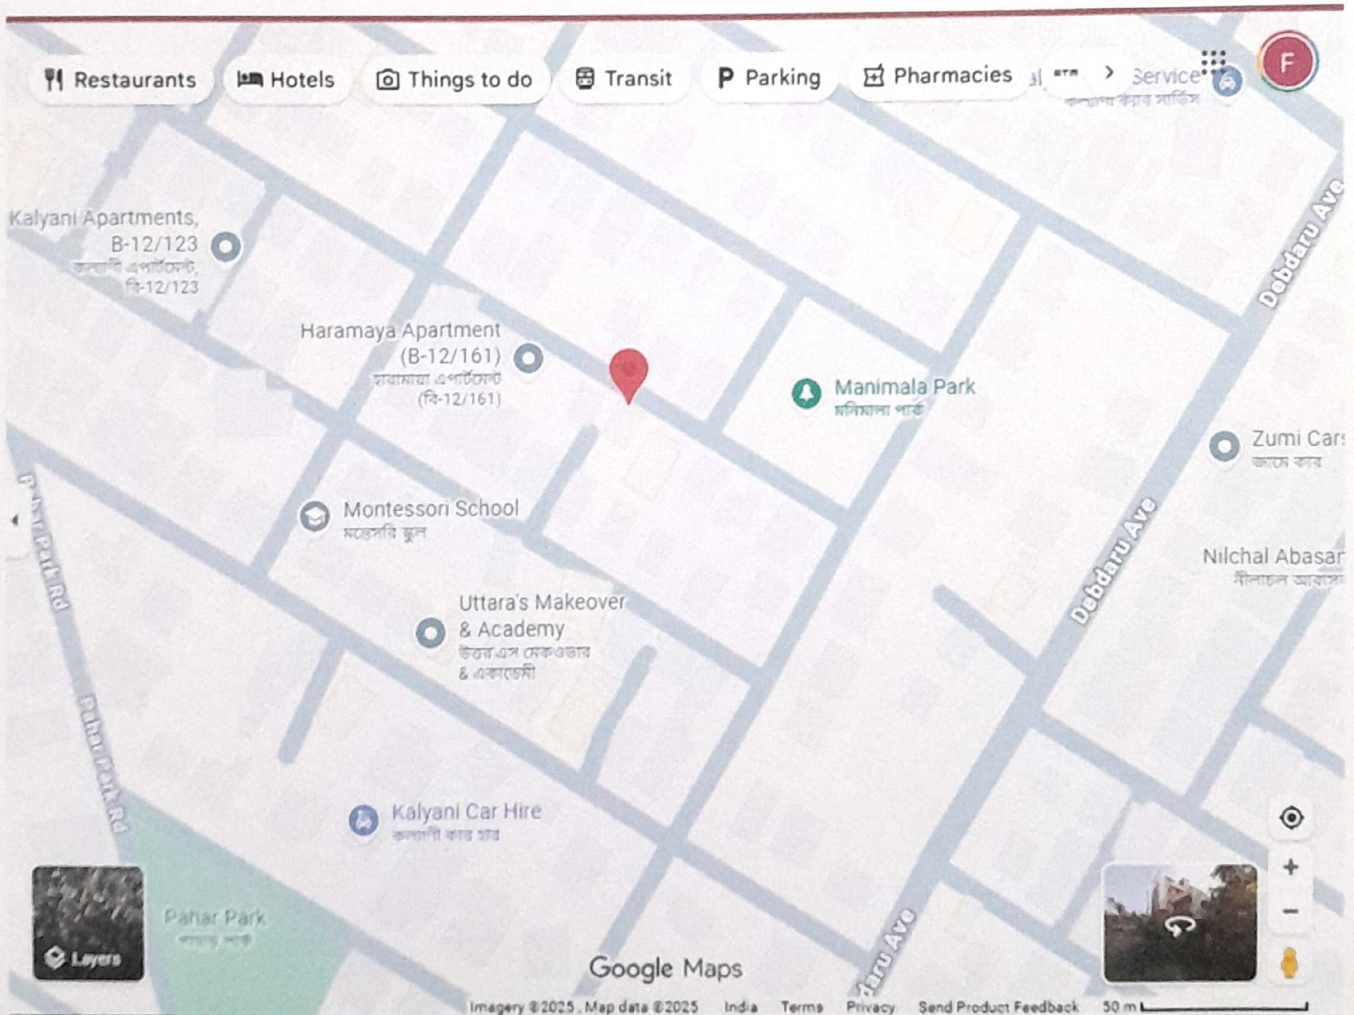

R.K CONSTRUCTION

ADDRESS – B-12/163, KALYANI
MOBILE - 9433662192

Ref:

Date:

TO WHOM IT MAY CONCERN

Location plan of proposed project ""KRISHNA APARTMENT"" situated at B – 12/163, KALYANI,
PO & PS - KALYANI, DIST - NADIA, PIN – 741235 is shown below

Latitude 22°58'16.3"N Longitude 88°25'43.7"E

R. K. CONSTRUCTION

Debjani Banerjee

Partner